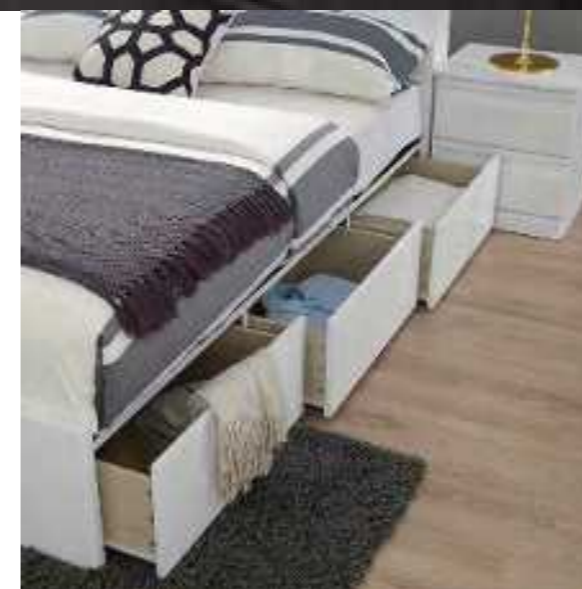

beds

Eyes

bed - eyes
cases - north

- headboard with lights
- power outlet on headboard

bedboard on top
drawer box on one side

Eyes bed size

	W	L	H
S	100 X	212 X	121/29cm (39 X 83 X 48/11in)
D	139 X	212 X	121/29cm (55 X 83 X 48/11in)
Q	157 X	224 X	121/29cm (62 X 88 X 48/11in)
K	197 X	224 X	121/29cm (78 X 88 X 48/11 in)

bed color

white
shining