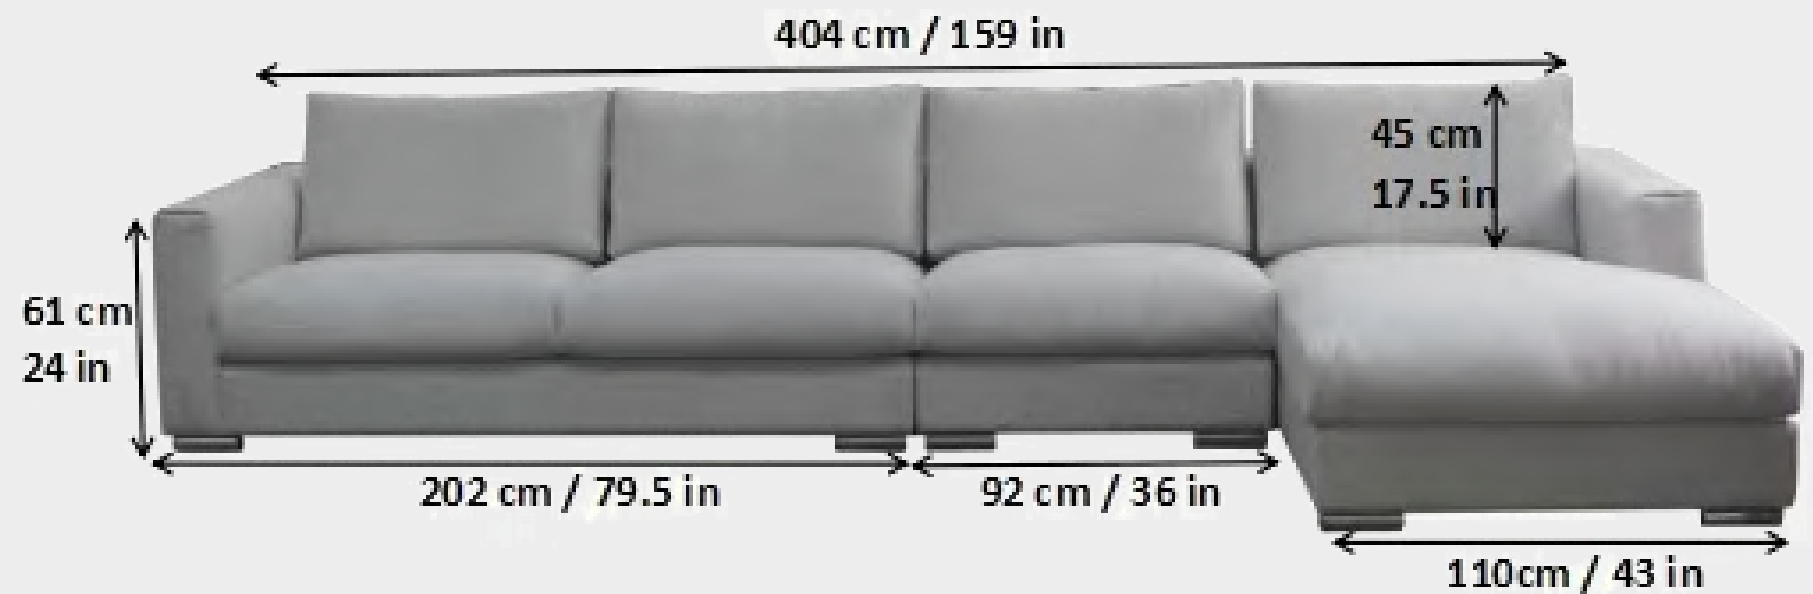

	W	L	H
D	144 X	196 X	104/32/28cm (56 X 77 X 41/12.5/11in)
Q	161 X	208 X	104/32/28cm (64 X 82 X 41/12.5/11in)
K	198 X	208 X	104/32/28cm (78 X 82 X 41/12.5/11in)

outside
 inside

Princess

bed - princess
 cases - princess
 headboard with light
 separate control

Cedar
sofa size

sofas

	W	L	H
1P	36" (91cm)	39" (99cm)	32" (81cm)
2P	59" (150cm)	39" (99cm)	32" (81cm)
3P	83.5" (212cm)	39" (99cm)	32" (81cm)

Alex

Prada

Sofa

Fabric

Beige

	W 220	L 171	H 91	cm
	W 61	L 67.5	H 36	in

Prada

Sofa Chaise Sectional

3 Seat Chaise Sectional

4 Seat Chaise Sectional

3 Seat Chaise Sectional Sofa

W 312 L 104 H 80 cm
W 122.5 L 41 H 31.5 in

Fabric

Sofa Seat Sectional

5 Seat Sectional Sofa

	W 300	L 104	H 80	cm
	W 118	L 41	H 31.5	in

Fabric

6 Seat Sectional Sofa

	W 392	L 104	H 80	cm
	W 154	L 41	H 31.5	in

Beige

6 Seat Sectional Sofa