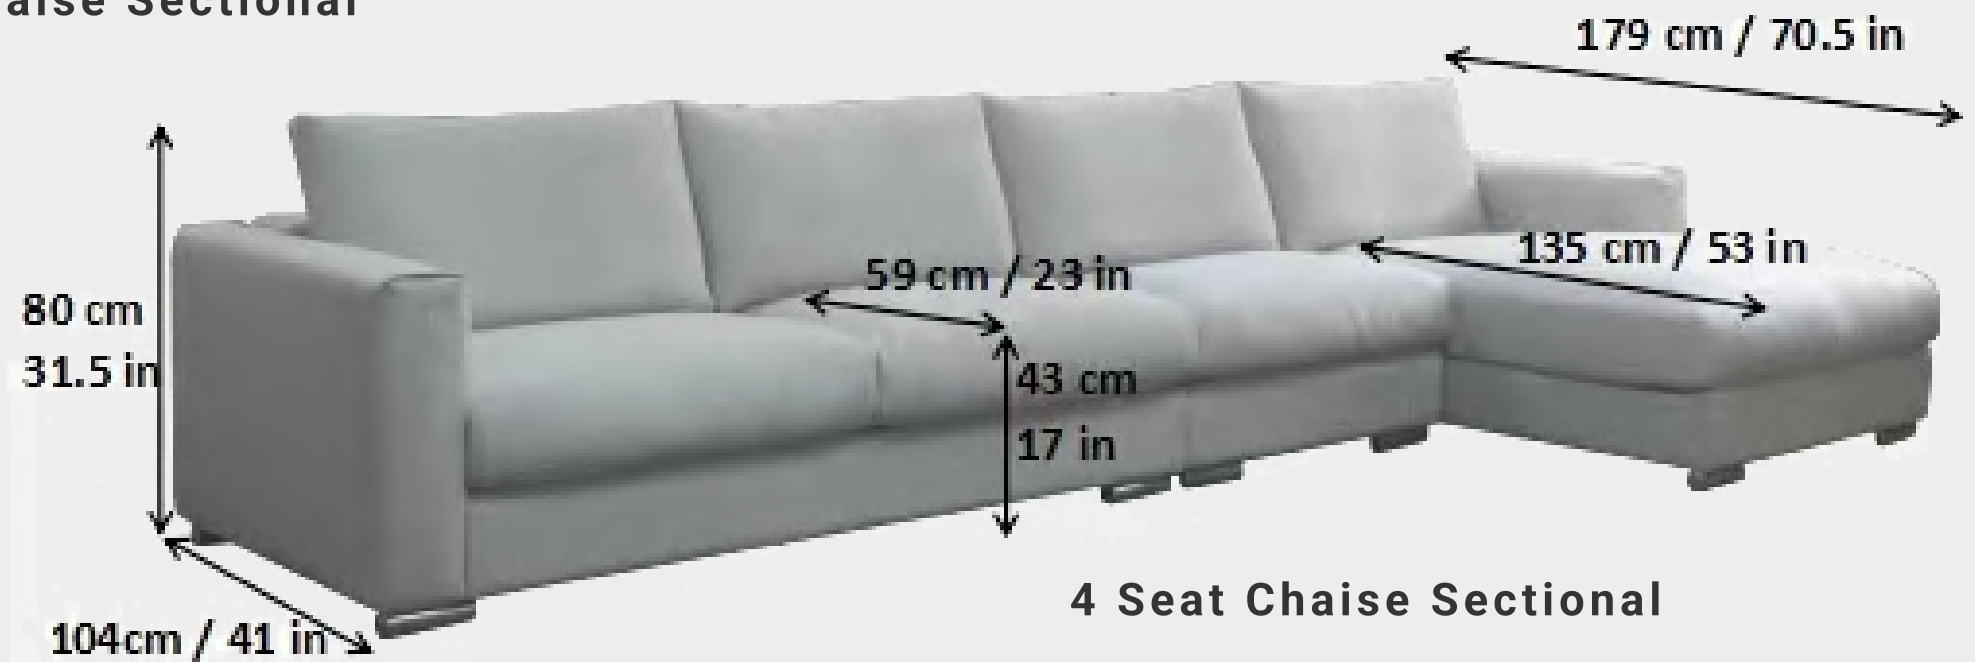

	W	L	H
D	144 X	196 X	104/32/28cm (56 X 77 X 41/12.5/11in)
Q	161 X	208 X	104/32/28cm (64 X 82 X 41/12.5/11in)
K	198 X	208 X	104/32/28cm (78 X 82 X 41/12.5/11in)

outside
 inside

Princess

bed - princess
 cases - princess
 headboard with light
 separate control

Cedar
sofa size

sofas

	W	L	H
1P	36" (91cm)	39" (99cm)	32" (81cm)
2P	59" (150cm)	39" (99cm)	32" (81cm)
3P	83.5" (212cm)	39" (99cm)	32" (81cm)

Alex

Prada

Sofa

Fabric

Beige

4 Seat Chaise Sectional Sofa

W 404 L 104 H 80 cm
W 159 L 41 H 31.5 in

Beige

Prada

Sofa Chaise Sectional

Fabric

Beige

Prada

Sofa Seat Sectional

5 Seat Sectional Sofa

	W 300	L 104	H 80	cm
	W 118	L 41	H 31.5	in

Fabric

6 Seat Sectional Sofa

	W 392	L 104	H 80	cm
	W 154	L 41	H 31.5	in

Beige

6 Seat Sectional Sofa