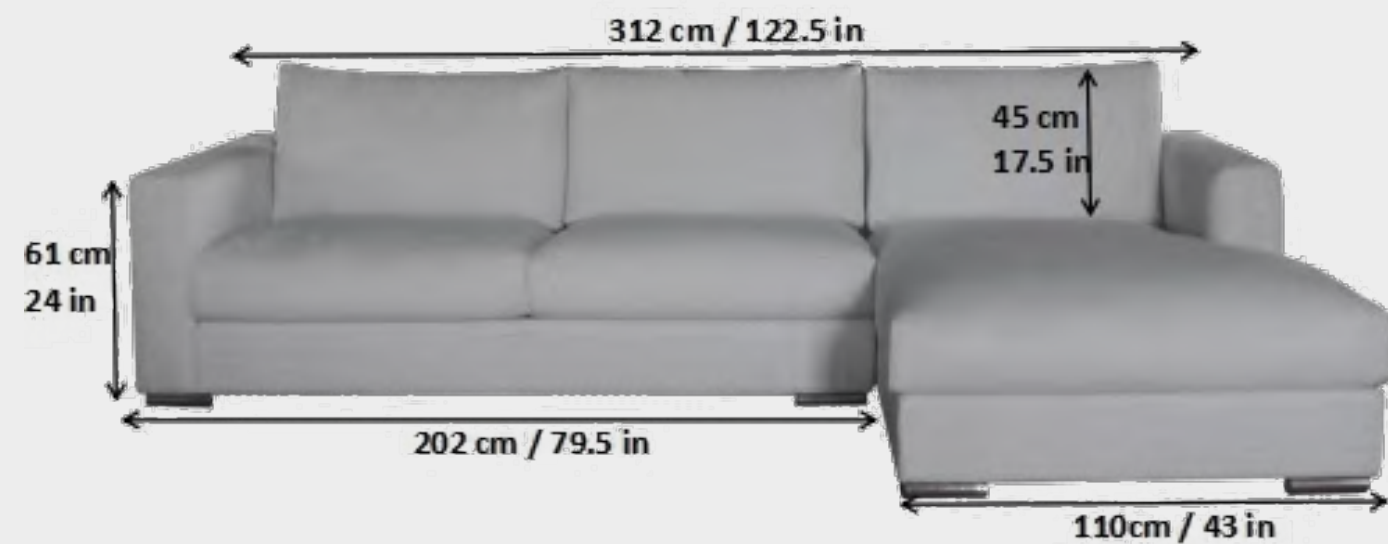

	W	L	H
D	144 X	196 X	104/32/28cm (56 X 77 X 41/12.5/11in)
Q	161 X	208 X	104/32/28cm (64 X 82 X 41/12.5/11in)
K	198 X	208 X	104/32/28cm (78 X 82 X 41/12.5/11in)

outside
 inside

Princess

bed - princess
 cases - princess
 headboard with light
 separate control

Cedar
sofa size

sofas

	W	L	H
1P	36" (91cm)	39" (99cm)	32" (81cm)
2P	59" (150cm)	39" (99cm)	32" (81cm)
3P	83.5" (212cm)	39" (99cm)	32" (81cm)

Alex

Prada

Sofa

Fabric

Beige

	W 220	L 171	H 91	cm
	W 61	L 67.5	H 36	in

Prada

Sofa Chaise Sectional

3 Seat Chaise Sectional

4 Seat Chaise Sectional

3 Seat Chaise Sectional Sofa

W 312 L 104 H 80 cm
W 122.5 L 41 H 31.5 in

Fabric

4 Seat Chaise Sectional Sofa

W 404 L 104 H 80 cm
W 159 L 41 H 31.5 in

Beige

Prada

Sofa Chaise Sectional

Fabric

Beige

Prada