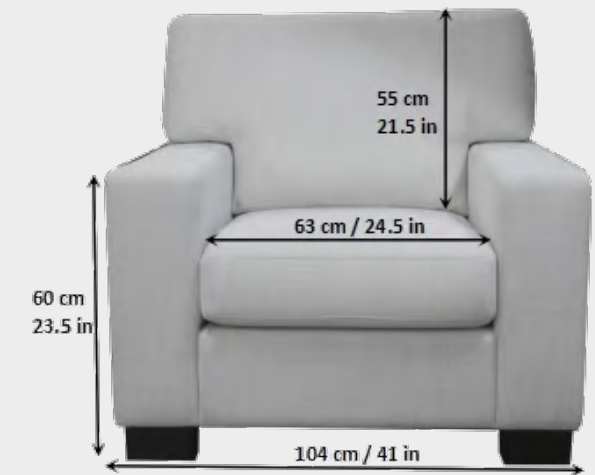

	W	L	H
D	144 X	196 X	104/32/28cm (56 X 77 X 41/12.5/11in)
Q	161 X	208 X	104/32/28cm (64 X 82 X 41/12.5/11in)
K	198 X	208 X	104/32/28cm (78 X 82 X 41/12.5/11in)

outside
 inside

Princess

bed - princess
 cases - princess
 headboard with light
 separate control

Sofa Set

Sofa

W 224 L 96 H 94 cm
W 88 L 37.5 H 37 in

Love seat

W 168 L 96 H 94 cm
W 61 L 37.5 H 37 in

Chair

W 104 L 96 H 94 cm
W 41 L 37.5 H 37 in

Fabric

Beige

NOVO

Sofa Set

Sofabeds

sofabeds

Sofa size

W	L	H
75" (190cm)	34.25" (87cm)	31" (78cm)

Sleeper size