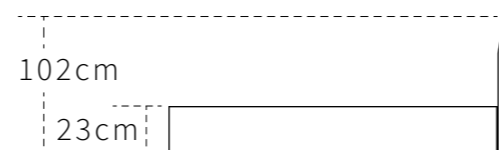

beds *Sankou*
furniture

Kurara bed size

	W	L	H
S	101 X	212 X	102/23cm (40 X 83 X 40/9in)
D	140 X	212 X	102/23cm (55 X 83 X 40/9in)
Q	158 X	224 X	102/23cm (62 X 88 X 40/9in)
K	198 X	224 X	102/23cm (78 X 88 X 40/9in)

Merci bed size

	W	L	H
D	140 X	212 X	102/23cm (55 X 83 X 40/9in)
Q	158 X	224 X	102/23cm (62 X 88 X 40/9in)
K	198 X	224 X	102/23cm (78 X 88 X 40/9in)

bed color

white shining	glossy brown
	

beds

Princess bed size

	W	L	H
D	144 X	196 X	104/32/28cm (56 X 77 X 41/12.5/11in)
Q	161 X	208 X	104/32/28cm (64 X 82 X 41/12.5/11in)
K	198 X	208 X	104/32/28cm (78 X 82 X 41/12.5/11in)

outside
 inside

Princess

bed - princess
 cases - princess
 headboard with light
 separate control