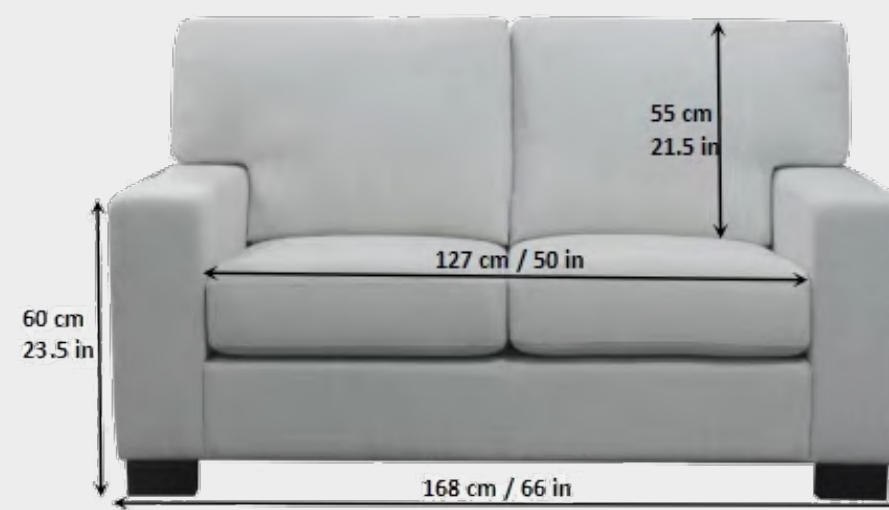

	W	L	H
D	144 X	196 X	104/32/28cm (56 X 77 X 41/12.5/11in)
Q	161 X	208 X	104/32/28cm (64 X 82 X 41/12.5/11in)
K	198 X	208 X	104/32/28cm (78 X 82 X 41/12.5/11in)

outside
 inside

Princess

bed - princess
 cases - princess
 headboard with light
 separate control

Sofa Set

Sofa

W 224 L 96 H 94 cm
W 88 L 37.5 H 37 in

Love seat

W 168 L 96 H 94 cm
W 61 L 37.5 H 37 in

Chair

W 104 L 96 H 94 cm
W 41 L 37.5 H 37 in

Fabric

Beige

NOVO

Sofa Set

Sofabeds

sofabeds

Sofa size

W	L	H
75" (190cm)	34.25" (87cm)	31" (78cm)

Sleeper size