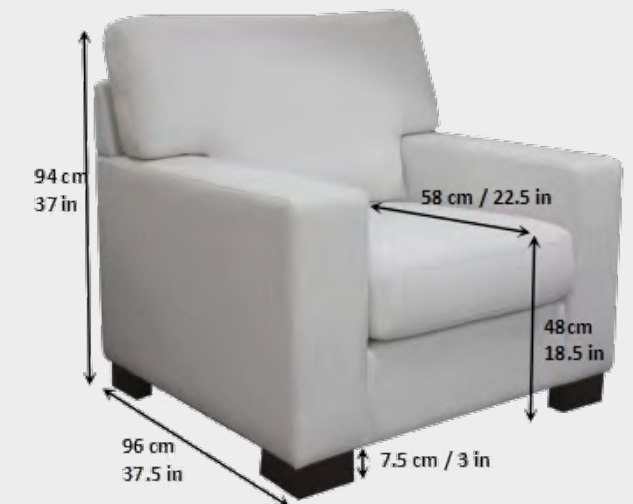

	W	L	H
D	144 X	196 X	104/32/28cm (56 X 77 X 41/12.5/11in)
Q	161 X	208 X	104/32/28cm (64 X 82 X 41/12.5/11in)
K	198 X	208 X	104/32/28cm (78 X 82 X 41/12.5/11in)

outside
 inside

Princess

bed - princess
 cases - princess
 headboard with light
 separate control

Sofa Set

Sofa

W 224 L 96 H 94 cm
W 88 L 37.5 H 37 in

Love seat

W 168 L 96 H 94 cm
W 61 L 37.5 H 37 in

Chair

W 104 L 96 H 94 cm
W 41 L 37.5 H 37 in

Fabric

Beige

NOVO

Sofa Set

Sofabeds

sofabeds

Sofa size

W	L	H
75" (190cm)	34.25" (87cm)	31" (78cm)

Sleeper size