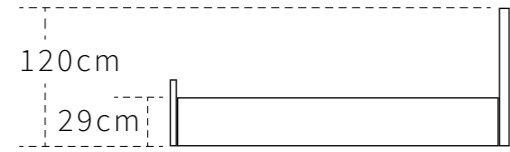

- headboard with lights
- power outlet on headboard

bedboard on top
drawer box on one side

Eyes bed size

	W	L	H
S	100 X	212 X	121/29cm (39 X 83 X 48/11in)
D	139 X	212 X	121/29cm (55 X 83 X 48/11in)
Q	157 X	224 X	121/29cm (62 X 88 X 48/11in)
K	197 X	224 X	121/29cm (78 X 88 X 48/11 in)

bed color

white
shining

Cradle

bedboard on top
drawer box on one side

- headboard with lights
- power outlet on headboard

bed - cradle
cases - merci

beds

white
shining

bed color

Cradle bed size

	W	L	H
D	139	212	120/29cm (55 X 83 X 47/11in)
Q	157	224	120/29cm (62 X 88 X 47/11in)
K	197	224	120/29cm (78 X 88 X 47/11in)

Kurara

bed - kurara
cases - north

bedboard on top
drawer box on one side

	W	L	H
D	144 X	196 X	104/32/28cm (56 X 77 X 41/12.5/11in)
Q	161 X	208 X	104/32/28cm (64 X 82 X 41/12.5/11in)
K	198 X	208 X	104/32/28cm (78 X 82 X 41/12.5/11in)

outside
 inside

Princess

bed - princess
 cases - princess
 headboard with light
 separate control