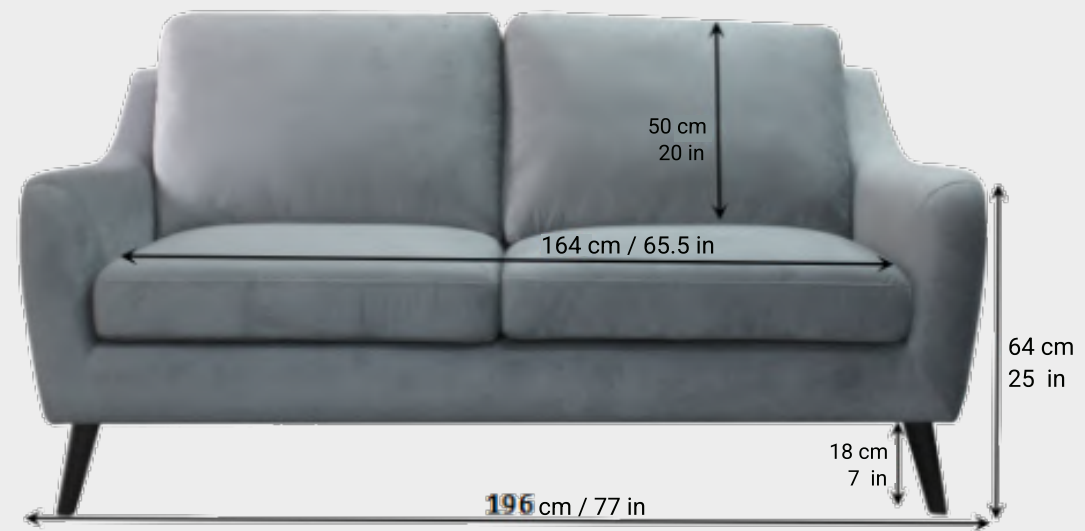

Melody

Sofa Set