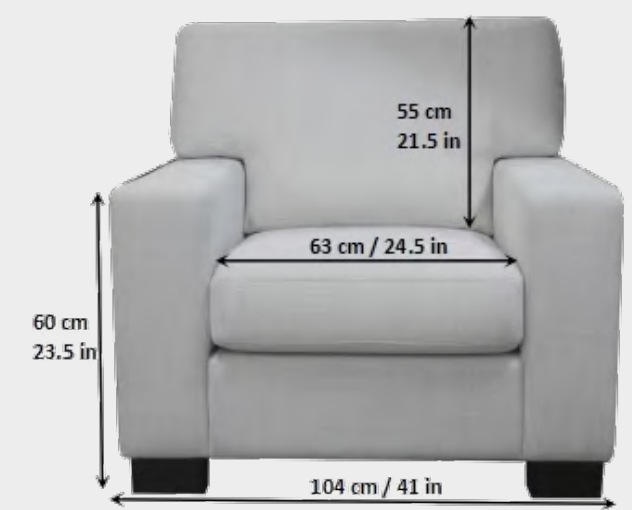

	W	L	H
D	144 X	196 X	104/32/28cm (56 X 77 X 41/12.5/11in)
Q	161 X	208 X	104/32/28cm (64 X 82 X 41/12.5/11in)
K	198 X	208 X	104/32/28cm (78 X 82 X 41/12.5/11in)

outside
 inside

Princess

bed - princess
 cases - princess
 headboard with light
 separate control

Sofa Set

Sofa

W 224 L 96 H 94 cm
W 88 L 37.5 H 37 in

Love seat

W 168 L 96 H 94 cm
W 61 L 37.5 H 37 in

Chair

W 104 L 96 H 94 cm
W 41 L 37.5 H 37 in

Fabric

Beige

NOVO

Sofa Set

Sofabeds

sofabeds

Sofa size

W	L	H
75" (190cm)	34.25" (87cm)	31" (78cm)

Sleeper size