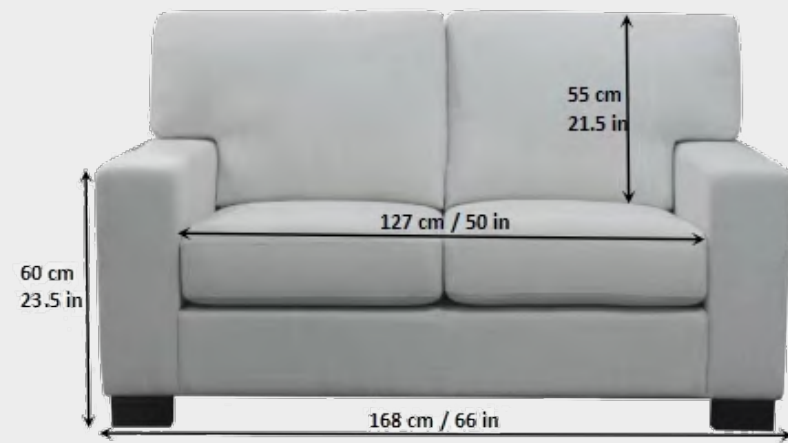

	W	L	H
D	144 X	196 X	104/32/28cm (56 X 77 X 41/12.5/11in)
Q	161 X	208 X	104/32/28cm (64 X 82 X 41/12.5/11in)
K	198 X	208 X	104/32/28cm (78 X 82 X 41/12.5/11in)

outside
 inside

Princess

bed - princess
 cases - princess
 headboard with light
 separate control

Sofa Set

Sofa

W 224 L 96 H 94 cm
W 88 L 37.5 H 37 in

Love seat

W 168 L 96 H 94 cm
W 61 L 37.5 H 37 in

Chair

W 104 L 96 H 94 cm
W 41 L 37.5 H 37 in

Fabric

Beige

NOVO

Sofa Set

Sofabeds

sofabeds

Sofa size

W	L	H
75" (190cm)	34.25" (87cm)	31" (78cm)

Sleeper size