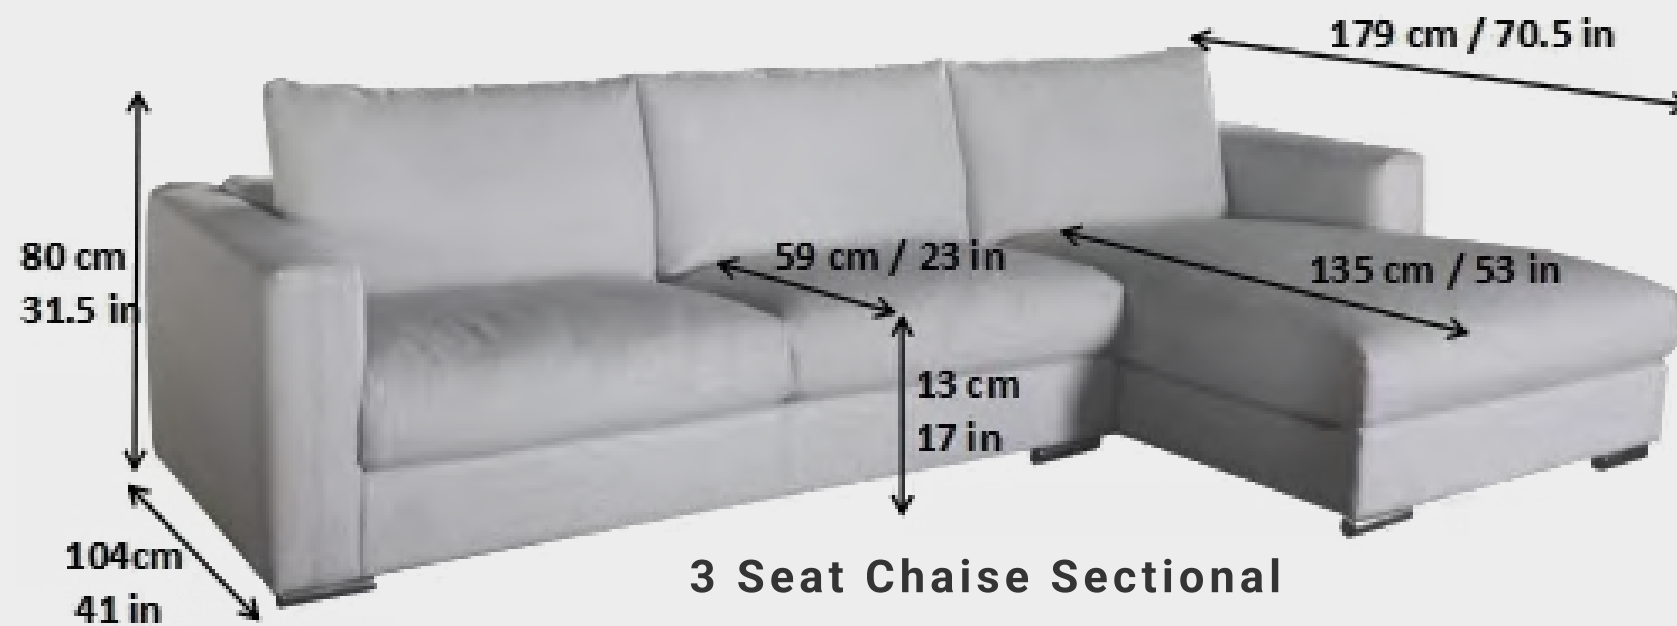

	W	L	H
D	144 X	196 X	104/32/28cm (56 X 77 X 41/12.5/11in)
Q	161 X	208 X	104/32/28cm (64 X 82 X 41/12.5/11in)
K	198 X	208 X	104/32/28cm (78 X 82 X 41/12.5/11in)

outside
 inside

Princess

bed - princess
 cases - princess
 headboard with light
 separate control

Cedar
sofa size

sofas

	W	L	H
1P	36" (91cm)	39" (99cm)	32" (81cm)
2P	59" (150cm)	39" (99cm)	32" (81cm)
3P	83.5" (212cm)	39" (99cm)	32" (81cm)

Alex

Prada

Sofa

Fabric

Beige

4 Seat Chaise Sectional Sofa

W 404 L 104 H 80 cm
W 159 L 41 H 31.5 in

Beige

Prada

Sofa Chaise Sectional

Fabric

Beige

Prada

Sofa Seat Sectional

5 Seat Sectional Sofa

	W 300	L 104	H 80	cm
	W 118	L 41	H 31.5	in

Fabric

6 Seat Sectional Sofa

	W 392	L 104	H 80	cm
	W 154	L 41	H 31.5	in

Beige

6 Seat Sectional Sofa