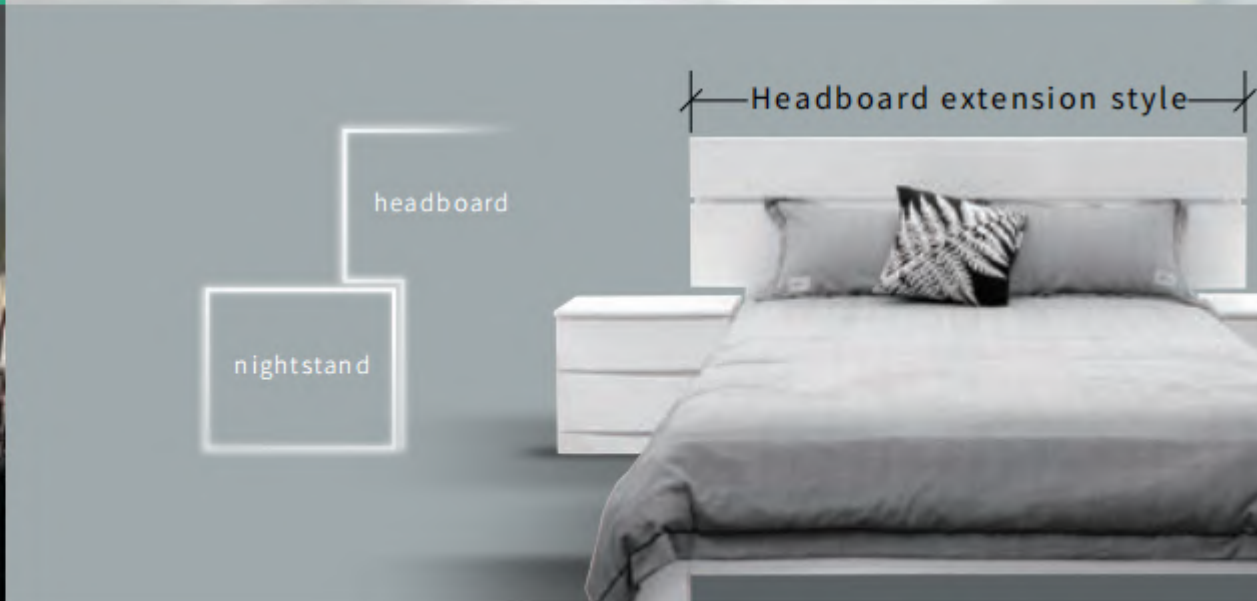

	W	L	H
D	144 X	196 X	104/32/28cm (56 X 77 X 41/12.5/11in)
Q	161 X	208 X	104/32/28cm (64 X 82 X 41/12.5/11in)
K	198 X	208 X	104/32/28cm (78 X 82 X 41/12.5/11in)

outside
 inside

Princess

bed - princess
 cases - princess
 headboard with light
 separate control