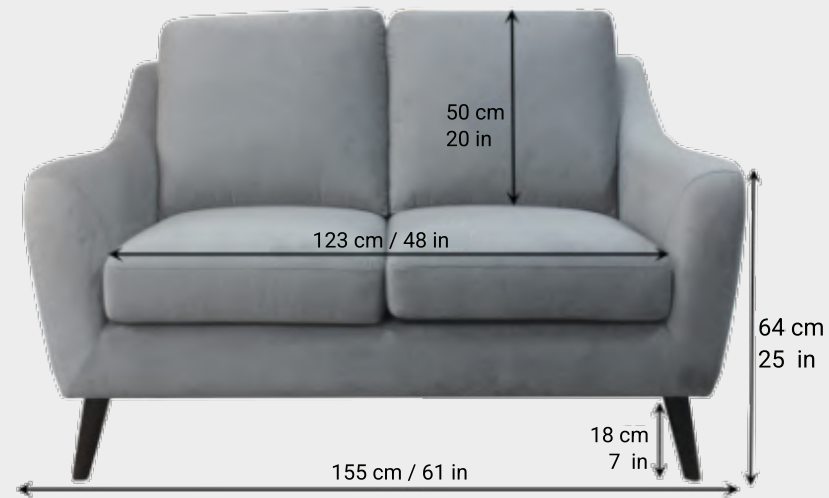

Melody

Sofa Set