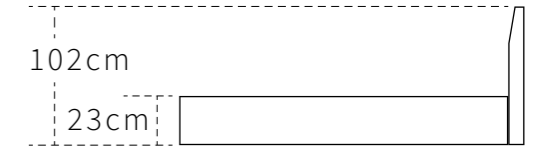

- headboard with lights
- power outlet on headboard

bedboard on top
drawer box on one side

Eyes bed size

	W	L	H
S	100 X	212 X	121/29cm (39 X 83 X 48/11in)
D	139 X	212 X	121/29cm (55 X 83 X 48/11in)
Q	157 X	224 X	121/29cm (62 X 88 X 48/11in)
K	197 X	224 X	121/29cm (78 X 88 X 48/11 in)

bed color

Cradle bed size

	W	L	H
D	139	212	120/29cm (55 X 83 X 47/11in)
Q	157	224	120/29cm (62 X 88 X 47/11in)
K	197	224	120/29cm (78 X 88 X 47/11in)

Kurara

bed - kurara
cases - north

bedboard on top
drawer box on one side

beds *Sankou*
furniture

Kurara bed size

	W	L	H
S	101 X	212 X	102/23cm (40 X 83 X 40/9in)
D	140 X	212 X	102/23cm (55 X 83 X 40/9in)
Q	158 X	224 X	102/23cm (62 X 88 X 40/9in)
K	198 X	224 X	102/23cm (78 X 88 X 40/9in)

	W	L	H
D	144 X	196 X	104/32/28cm (56 X 77 X 41/12.5/11in)
Q	161 X	208 X	104/32/28cm (64 X 82 X 41/12.5/11in)
K	198 X	208 X	104/32/28cm (78 X 82 X 41/12.5/11in)

outside
 inside

Princess

bed - princess
 cases - princess
 headboard with light
 separate control