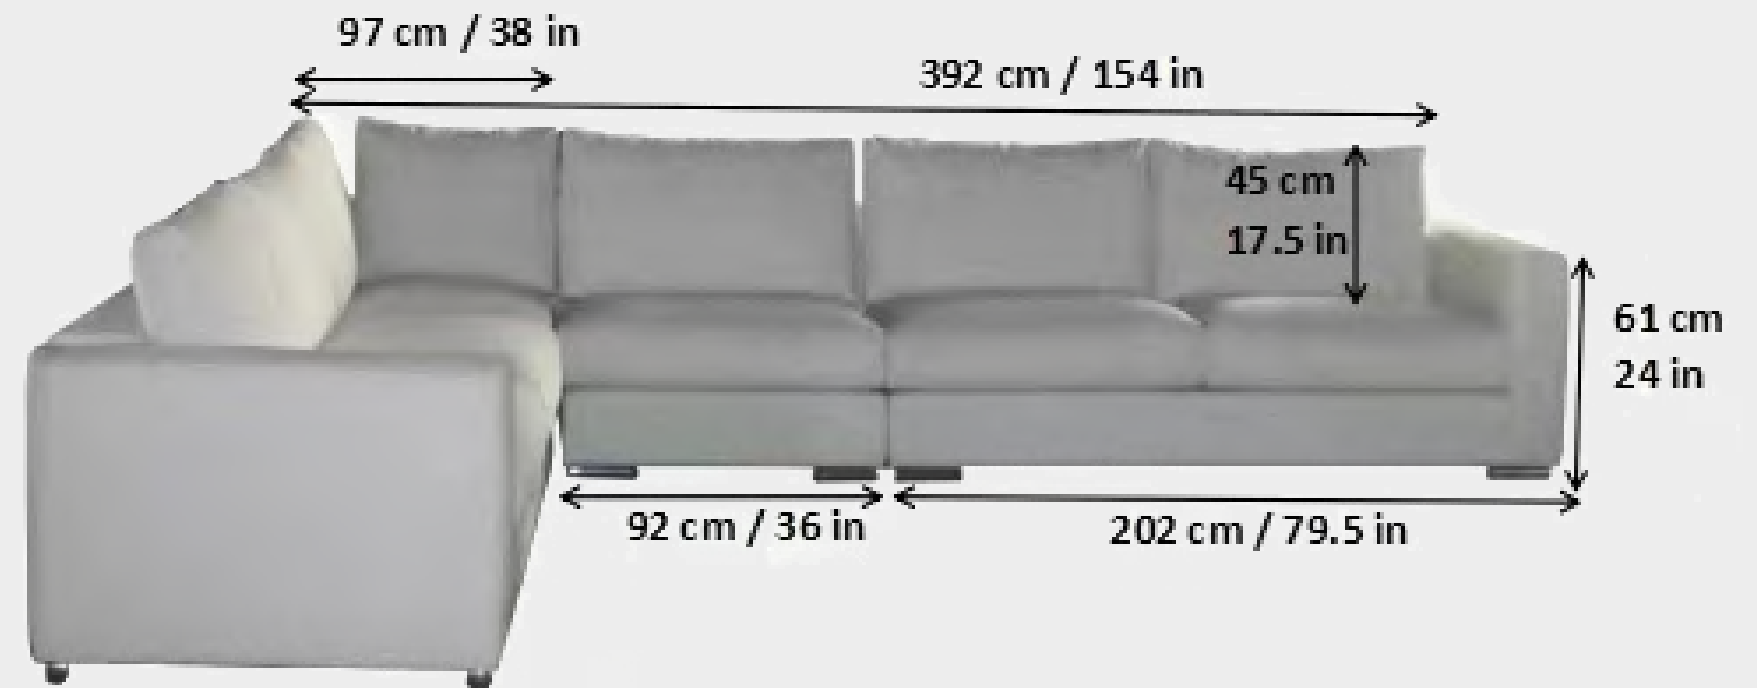

	W	L	H
D	144 X	196 X	104/32/28cm (56 X 77 X 41/12.5/11in)
Q	161 X	208 X	104/32/28cm (64 X 82 X 41/12.5/11in)
K	198 X	208 X	104/32/28cm (78 X 82 X 41/12.5/11in)

outside
 inside

Princess

bed - princess
 cases - princess
 headboard with light
 separate control

W	L	H
19" (48cm)	15.75" (40cm)	22" (56cm)

Chests Dressers

Chests
Dressers

Merci

merci size

	W	L	H
chest	80 X 40 X 130cm	(31 X 16 X 50in)	
dresser	120 X 40 X 90cm	(47 X 16 X 35in)	

function: steel rail, fully open

Cedar
sofa size

sofas

	W	L	H
1P	36" (91cm)	39" (99cm)	32" (81cm)
2P	59" (150cm)	39" (99cm)	32" (81cm)
3P	83.5" (212cm)	39" (99cm)	32" (81cm)

Alex

Prada

Sofa

Fabric

Beige

Sofa Seat Sectional

5 Seat Sectional Sofa

	W 300	L 104	H 80	cm
	W 118	L 41	H 31.5	in

Fabric

6 Seat Sectional Sofa

	W 392	L 104	H 80	cm
	W 154	L 41	H 31.5	in

Beige

6 Seat Sectional Sofa