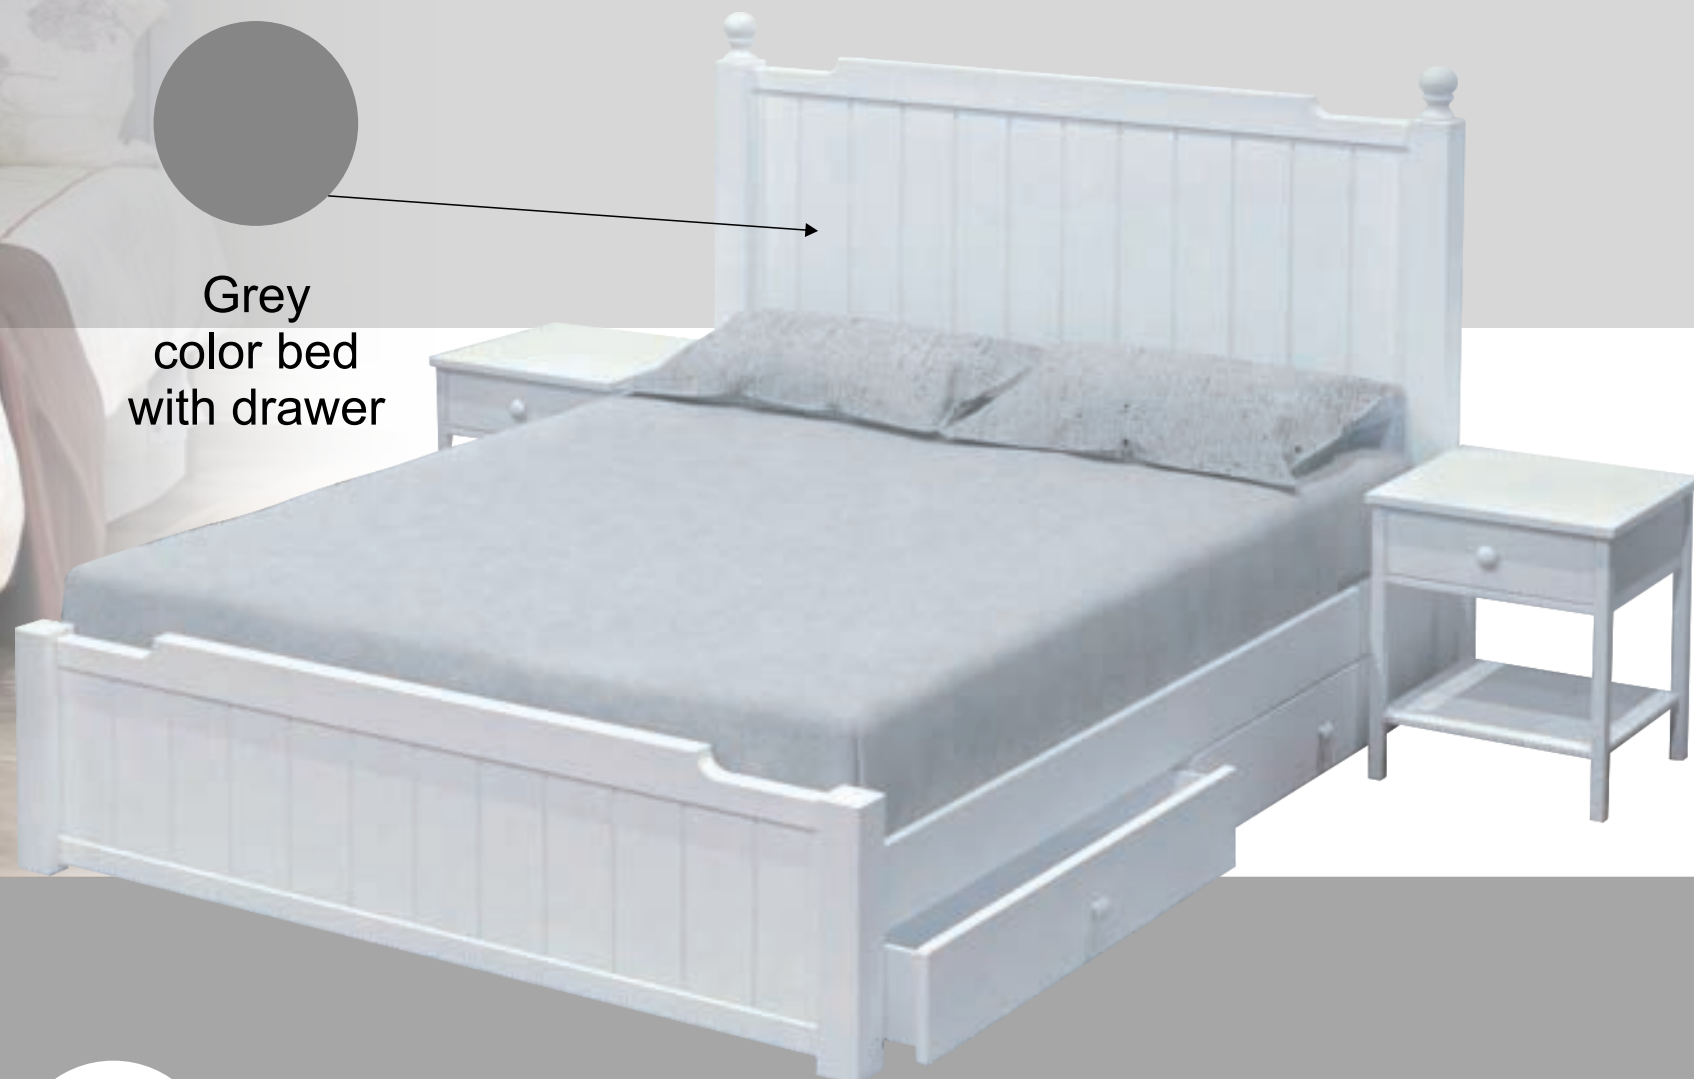

Mulan

beds

	W	L	H
S	39" (100cm)	80" (204cm)	47" (120cm)
D	57.5" (146cm)	80" (204cm)	47" (120cm)
Q	63.4" (161cm)	83.5" (212cm)	47" (120cm)