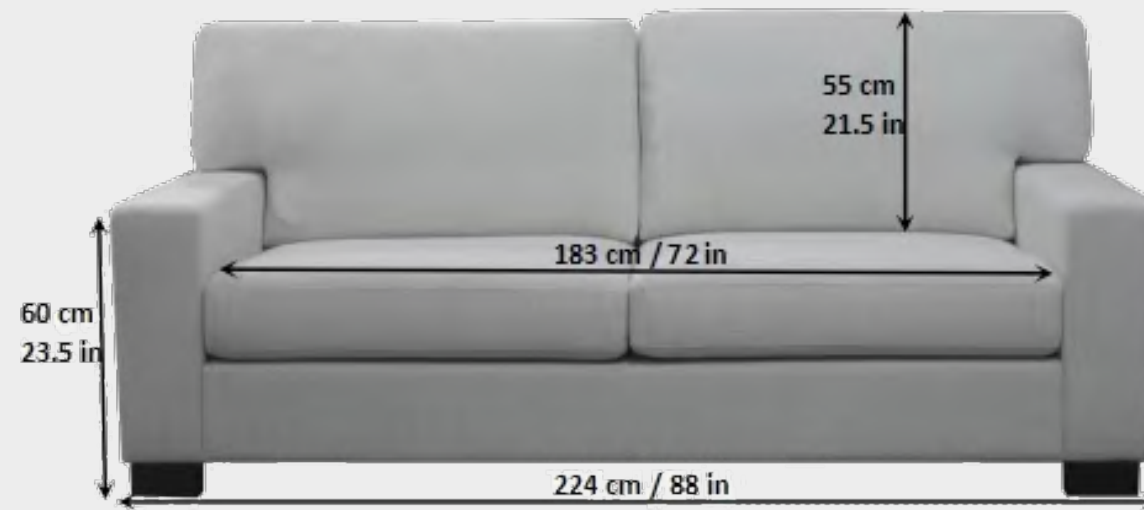

	W	L	H
D	144 X	196 X	104/32/28cm (56 X 77 X 41/12.5/11in)
Q	161 X	208 X	104/32/28cm (64 X 82 X 41/12.5/11in)
K	198 X	208 X	104/32/28cm (78 X 82 X 41/12.5/11in)

outside
 inside

Princess

bed - princess
 cases - princess
 headboard with light
 separate control

Sofa Set

Sofa

W 224 L 96 H 94 cm
W 88 L 37.5 H 37 in

Love seat

W 168 L 96 H 94 cm
W 61 L 37.5 H 37 in

Chair

W 104 L 96 H 94 cm
W 41 L 37.5 H 37 in

Fabric

Beige

NOVO

Sofa Set

Sofabeds

sofabeds

Sofa size

W	L	H
75" (190cm)	34.25" (87cm)	31" (78cm)

Sleeper size