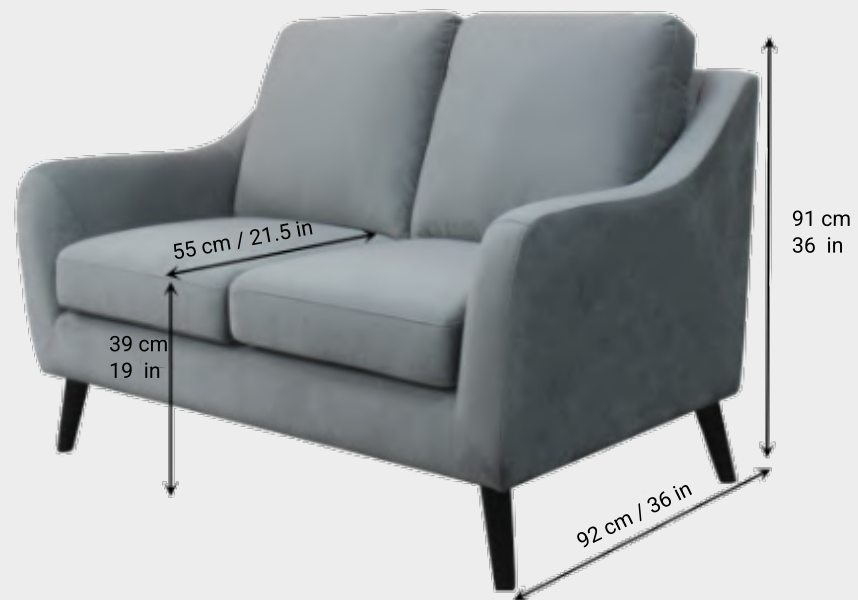

Sofa Seat Sectional

5 Seat Sectional Sofa

	W 300	L 104	H 80	cm
	W 118	L 41	H 31.5	in

Fabric

6 Seat Sectional Sofa

	W 392	L 104	H 80	cm
	W 154	L 41	H 31.5	in

Beige

6 Seat Sectional Sofa

Leather

| W 260 L 172 H 78 cm
W 102 L 68 H 31 in

Sectional Sofa

Melody

Sofa Set

Sofa

	W 196	L 92	H 91	cm
	W 77	L 36	H 36	in

Love seat

	W 155	L 92	H 91	cm
	W 61	L 36	H 36	in

Chair

	W 94	L 92	H 91	cm
	W 37	L 36	H 36	in

Fabric

Blue Grey

Melody

Sofa Set

NOVO

Sofa Set

Sofa

W 224 L 96 H 94 cm
W 88 L 37.5 H 37 in

Love seat

W 168 L 96 H 94 cm
W 61 L 37.5 H 37 in

Chair

W 104 L 96 H 94 cm
W 41 L 37.5 H 37 in

Fabric