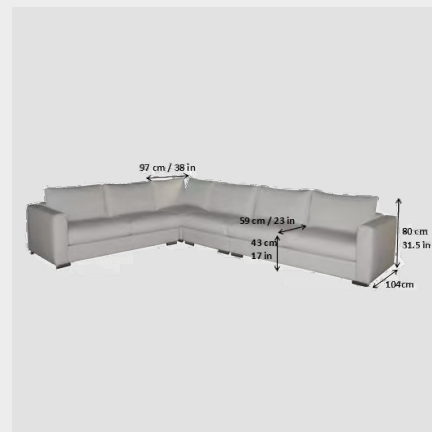

	W	L	H
D	144 X	196 X	104/32/28cm (56 X 77 X 41/12.5/11in)
Q	161 X	208 X	104/32/28cm (64 X 82 X 41/12.5/11in)
K	198 X	208 X	104/32/28cm (78 X 82 X 41/12.5/11in)

outside
 inside

Princess

bed - princess
 cases - princess
 headboard with light
 separate control

4 Seat Chaise Sectional Sofa

W 404 L 104 H 80 cm
W 159 L 41 H 31.5 in

Beige

Prada

Sofa Chaise Sectional

Fabric

Beige

Prada

Sofa Seat Sectional

5 Seat Sectional Sofa

	W 300	L 104	H 80	cm
	W 118	L 41	H 31.5	in

Fabric

6 Seat Sectional Sofa

	W 392	L 104	H 80	cm
	W 154	L 41	H 31.5	in

Beige

6 Seat Sectional Sofa