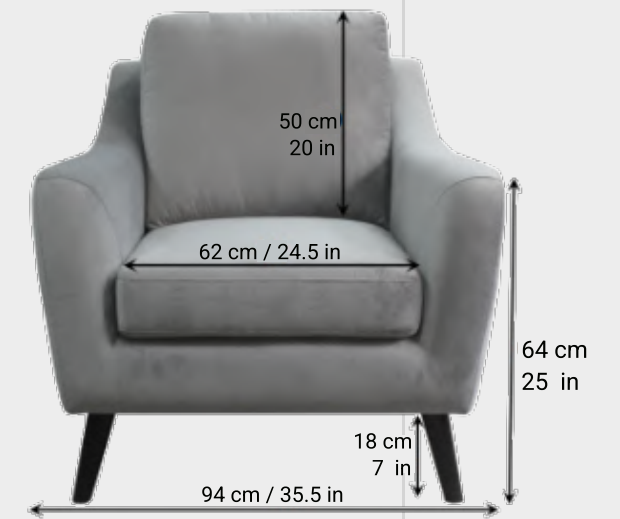

	W	L	H
D	144 X	196 X	104/32/28cm (56 X 77 X 41/12.5/11in)
Q	161 X	208 X	104/32/28cm (64 X 82 X 41/12.5/11in)
K	198 X	208 X	104/32/28cm (78 X 82 X 41/12.5/11in)

outside
 inside

Princess

bed - princess
 cases - princess
 headboard with light
 separate control

Leather

| W 260 L 172 H 78 cm
W 102 L 68 H 31 in

Sectional Sofa

Melody

Sofa Set

Sofa

	W 196	L 92	H 91	cm
	W 77	L 36	H 36	in

Love seat

	W 155	L 92	H 91	cm
	W 61	L 36	H 36	in

Chair

	W 94	L 92	H 91	cm
	W 37	L 36	H 36	in

Fabric

Blue Grey

Melody

Sofa Set

NOVO

Sofa Set

Sofa

W 224 L 96 H 94 cm
W 88 L 37.5 H 37 in

Love seat

W 168 L 96 H 94 cm
W 61 L 37.5 H 37 in

Chair

W 104 L 96 H 94 cm
W 41 L 37.5 H 37 in

Fabric